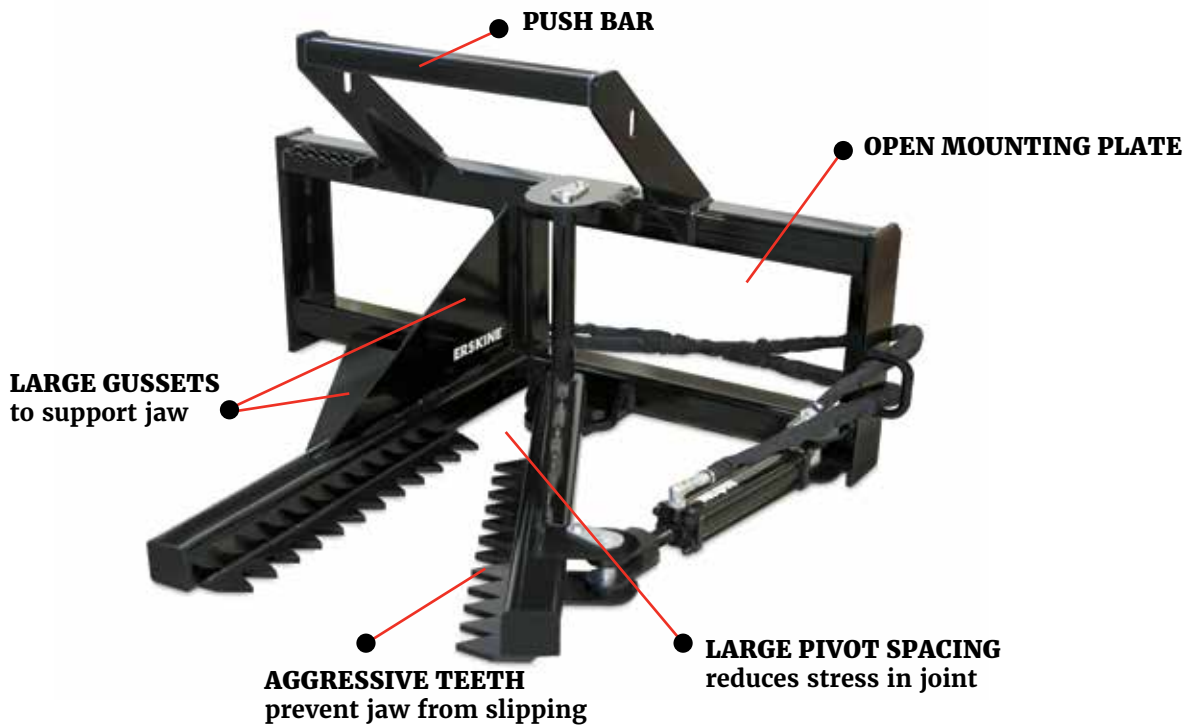

ERSKINE®
ATTACHMENTS LLC

www.erskineattachments.com

800.437.6912

UTILITY TREE PULLER

SKID STEER ATTACHMENT

800.437.6912

ERSKINE®
ATTACHMENTS LLC