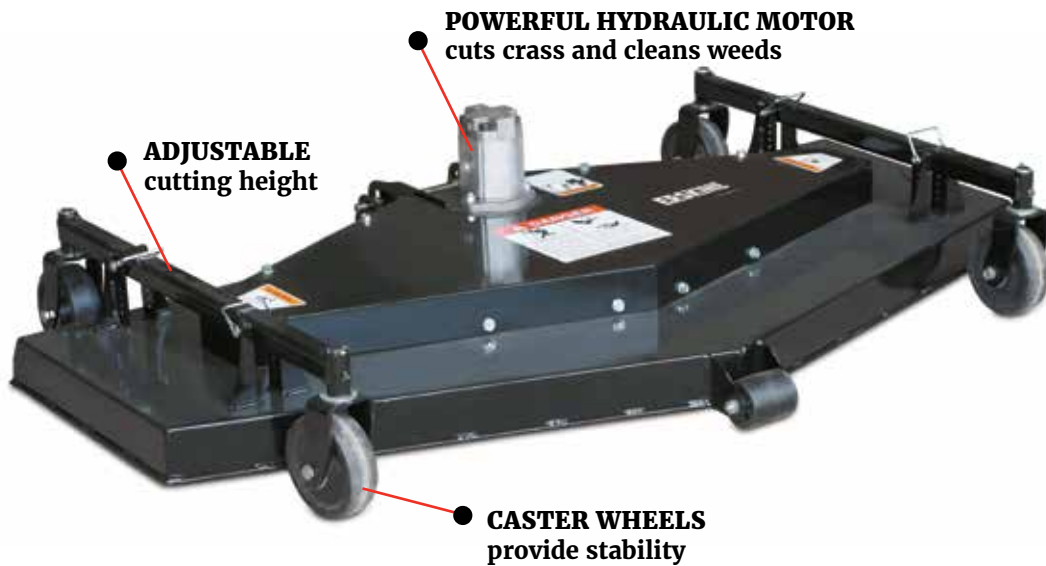

ERSKINE®
ATTACHMENTS LLC

www.erskineattachments.com
800.437.6912

UTV TRAIL MOWER

UTV ATTACHMENT

800.437.6912

ERSKINE®
ATTACHMENTS LLC