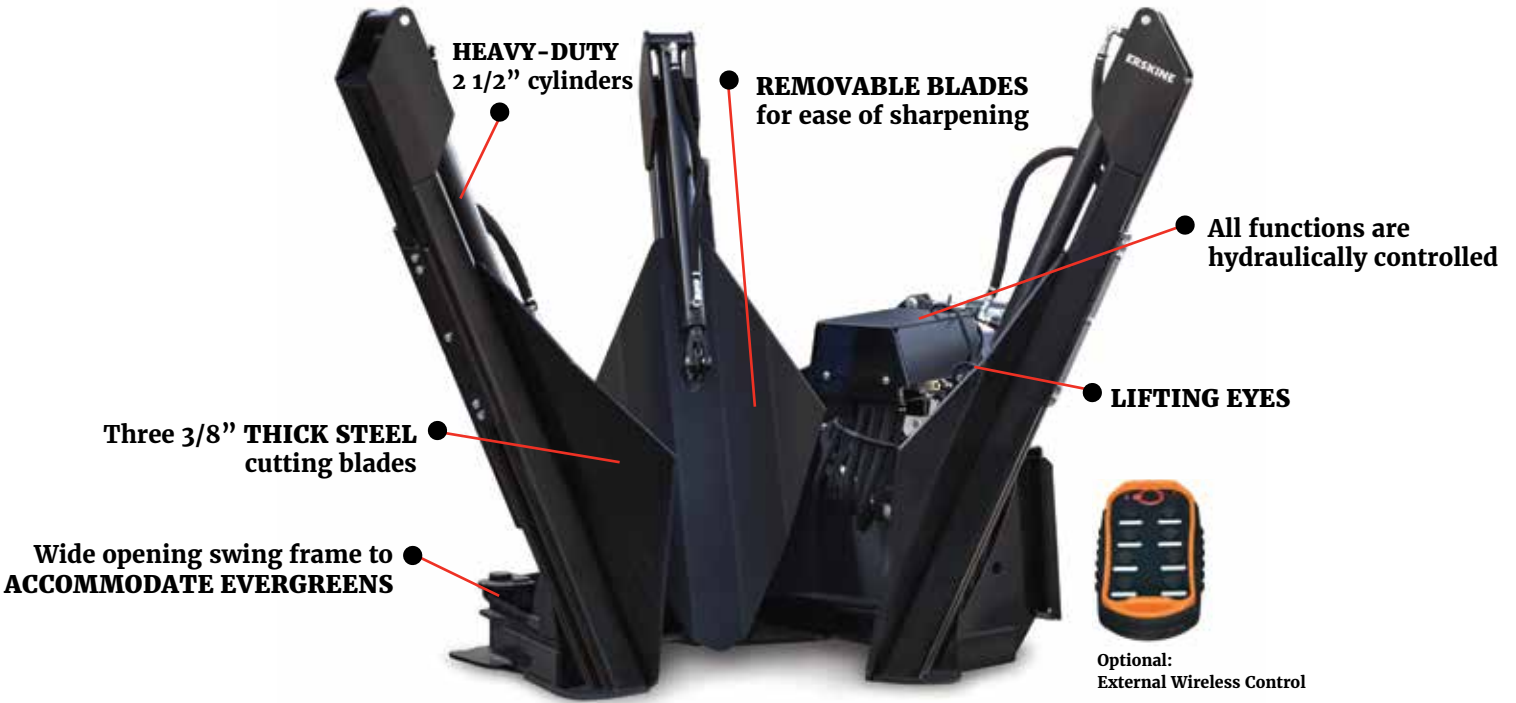

ERSKINE[®]
ATTACHMENTS LLC

www.erskineattachments.com
800.437.6912

TREE SPADE

SKID STEER ATTACHMENT

**YOU'RE GOING TO
DIG THIS...**

Turn your skid loader into a high-speed, labor-saving transplanting unit. A tree can be dug or transplanted without the operator having to leave the loader. Spade is designed with a very short frame reducing the need for stabilizers and counterweights. The blades of the tree spade overlap to ensure clean root cutting and support of the root ball.

FEATURES

- Tree Spade comes complete and ready to use, including all-hydraulic hoses, couplers, and controls
- Good for transplanting hardwood trees to 2 1/2" diameter and evergreens to 3"
- Three steel cutting blades are 3/8" thick
- Adjustable control valve stand
- All joints outfitted with grease fittings
- Removable blades for easy sharpening
- Short frame design for increased down-pressure reducing the need for rear stabilizers

800.437.6912

ERSKINE[®]
ATTACHMENTS LLC

TREE SPADE

SKID STEER ATTACHMENT

This Tree Spade has full hydraulic controls for in-cab operation and is fully adjustable to fit most skid steers.

Overlapping blades ensure a clean cut and support of the root ball.

Options

- External Control (wired)
- External Control (wireless)
- Factory Installed Couplers

ERSKINE[®]
ATTACHMENTS LLC

www.erskineattachments.com
800.437.6912

TREE SPADE

SKID STEER ATTACHMENT

Short frame design reduces the need for stabilizers and counterweights.