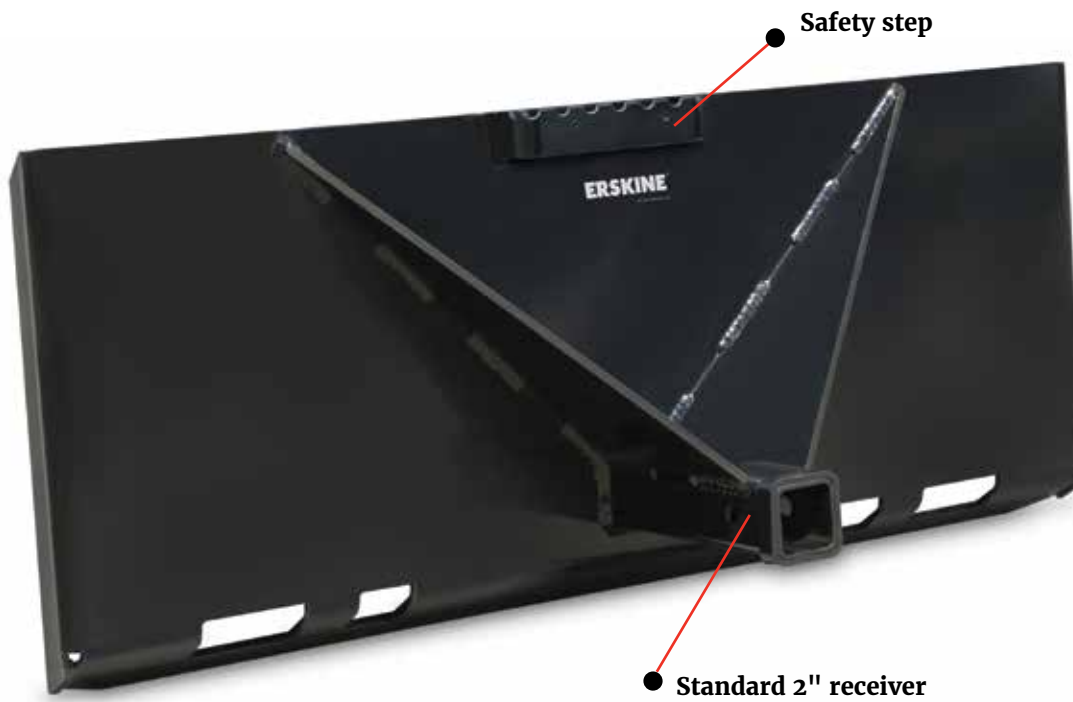

ERSKINE[®]
ATTACHMENTS LLC

www.erskineattachments.com
800.437.6912

SKID STEER HITCH

SKID STEER ATTACHMENT

MAKE THE CONNECTION...

The Skid Steer Hitch is a must have attachment for the business, farm, or individual operator. Use it to position trailers in tight quarters and maneuver equipment around the property.

FEATURES

- Move equipment quickly without breaking your back
- Direct and guide into tight quarters
- Our universal attachment plates fit most skid steers

800.437.6912

ERSKINE[®]
ATTACHMENTS LLC

ERSKINE[®]
ATTACHMENTS LLC

www.erskineattachments.com

800.437.6912

SKID STEER HITCH

SKID STEER ATTACHMENT

Model	Skid Steer Hitch
Part Number	900641
Maximum Tongue Weight	2,000 lb.
Gross Trailer Weight	12,000 lb.
Height	18"
Width	45"
Receiver Length	10"
Weight	150 lb.