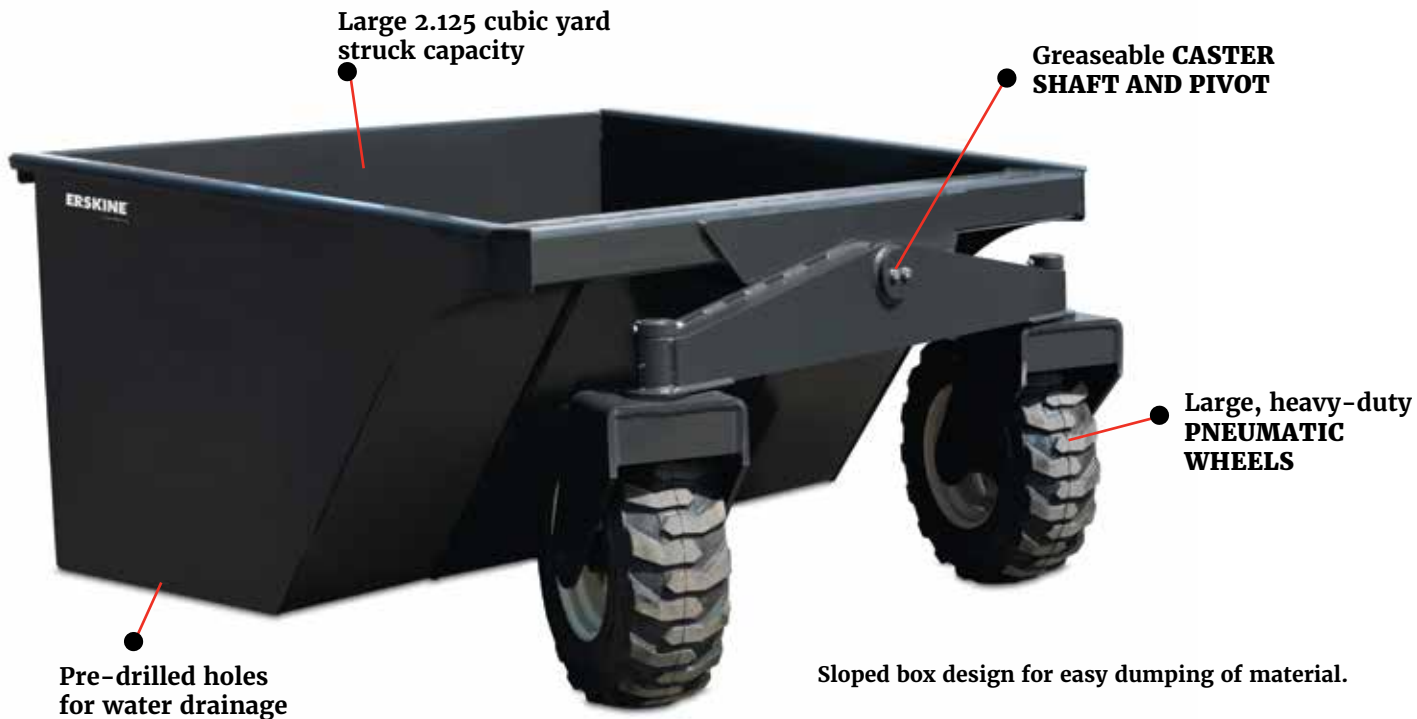

ERSKINE®
ATTACHMENTS LLC

www.erskineattachments.com

800.437.6912

DUMPING BOX

SKID STEER ATTACHMENT

800.437.6912

ERSKINE®
ATTACHMENTS LLC